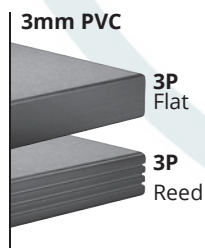

Foundation T, Surge Disc & Primary square column

Base Standards

Standard
Glides

Edge Options

Standard Finish Options

Laminates:
All standards are available.
See pages 8-9 for current list.

3mm Edges:
All standards are available.
See page 10 for current list.